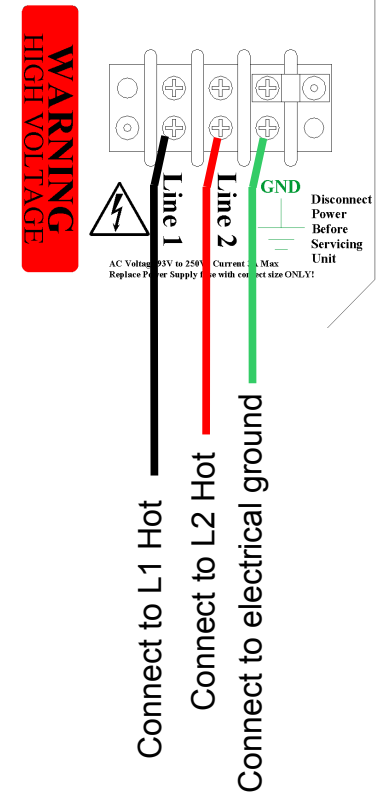

AC power connection to RXC-3000

240 VAC single phase wiring

208/240 VAC three phase wiring

Never Exceed 250VAC into the power supply

Warnings:

- Turn off ALL power before working on any electrical equipment.
- Follow all applicable electrical and safety rules and regulations.
- This is only an example. Your contactor and wiring may differ.
- Electrical work should only be performed by licensed and qualified personnel.