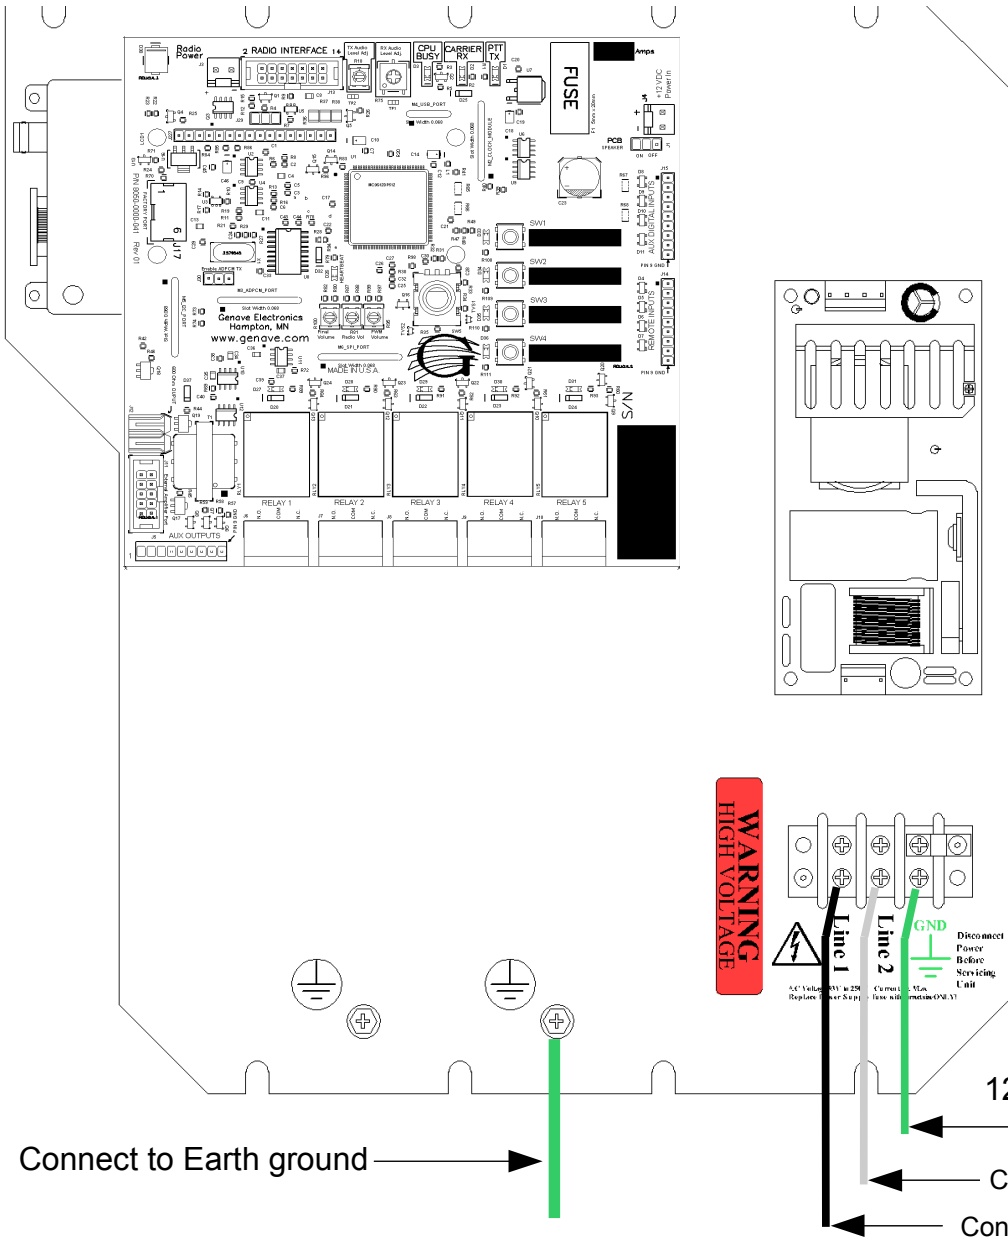

AC power connection to RXC-3000

240 VAC single phase wiring

208/240 VAC three phase wiring

Never Exceed 250VAC into the power supply

Warnings:

- Turn off ALL power before working on any electrical equipment.
- Follow all applicable electrical and safety rules and regulations.
- This is only an example. Your contactor and wiring may differ.
- Electrical work should only be performed by licensed and qualified personnel.