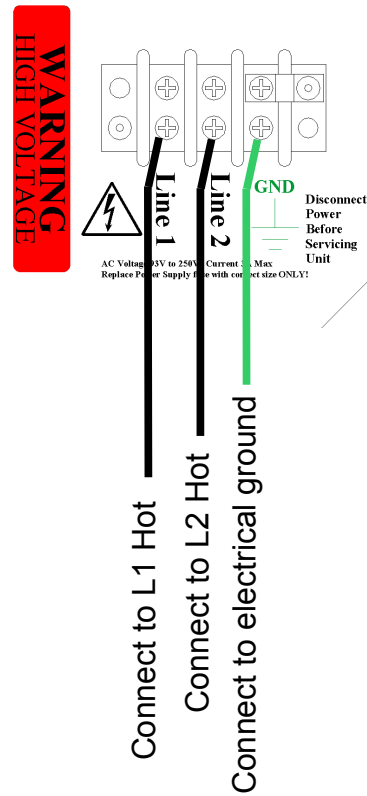

AC power connection to RXC-3000

240 VAC single phase wiring

208/240 VAC three phase wiring

Never Exceed 250VAC into the power supply

Warnings:

- Turn off ALL power before working on any electrical equipment.
- Follow all applicable electrical and safety rules and regulations.
- This is only an example. Your contactor and wiring may differ.
- Electrical work should only be performed by licensed and qualified personnel.